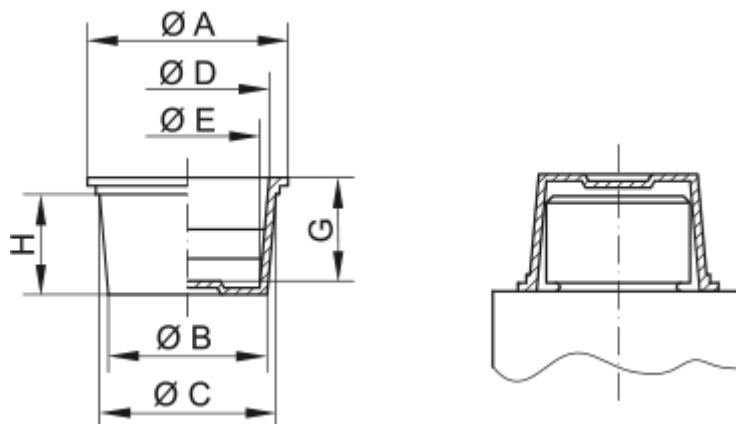

Article number: 59GPN610U21

Description: KLEE Universal plugs GPN 610 U - (\varnothing 22-24,8/ \varnothing 23-20,4)

Measures

A = 29

B = 22

C = 24.8

D = 23

E = 20.4

G = 16

H = 16